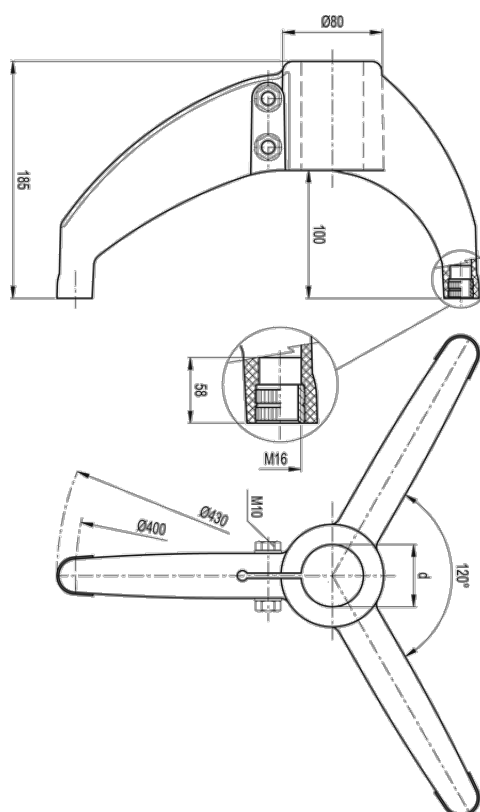

Data Sheet

Article number: 2310419592
Description: E+G Support base
BAS3-42-A

Measures

d (inch) = 1 1/4 Gas

d mm = 42.4

Weight (g) = 800